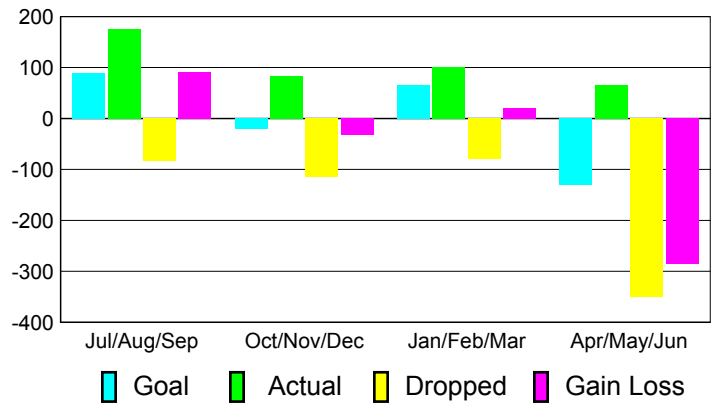

Membership Results 2010-2011

Goal, New, Dropped, Gain/Loss

Comparison of Membership Gain/Loss

Current Year Compared to the Previous Year