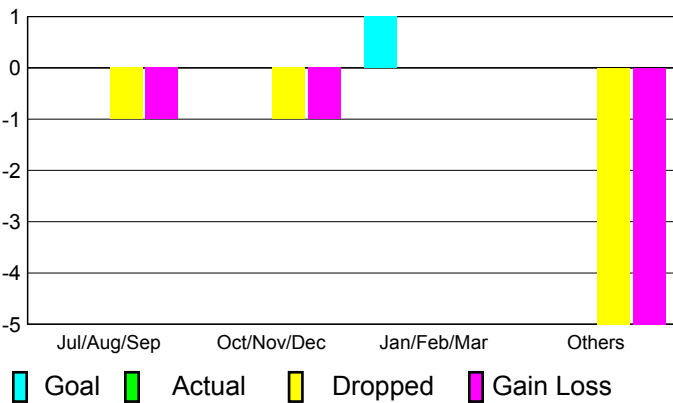

2010-2011 GMT Reports for District (or Undistricted) **District 335 B**

GMT: **Junichi Takata**

Location: **JAPAN**

GMT CA: **5**

CLUBS

Club Results
2010-2011

Clubs
2009-2010

| Month | New Club Goal | Actual New Clubs | Actual Dropped Clubs | Gain/Loss of Clubs | Gain/Loss of Clubs |
|---------------|---------------|------------------|----------------------|--------------------|--------------------|
| Jul/Aug/Sep | 0 | 0 | -1 | -1 | 0 |
| Oct/Nov/Dec | 0 | 0 | -1 | -1 | 0 |
| Jan/Feb/Mar | 1 | 0 | 0 | 0 | 0 |
| Apr/May/June | 0 | 0 | -5 | -5 | 0 |
| Totals | 1 | 0 | -7 | -7 | 0 |

Club Results 2010-2011

Goal, New, Dropped, Gain/Loss

Comparison of Club Gain/Loss

Current Year Compared to the Previous Year

YTD Status Quo Clubs 2010-2011

Status Quo Clubs Compared to Status Quo Members

MEMBERSHIP