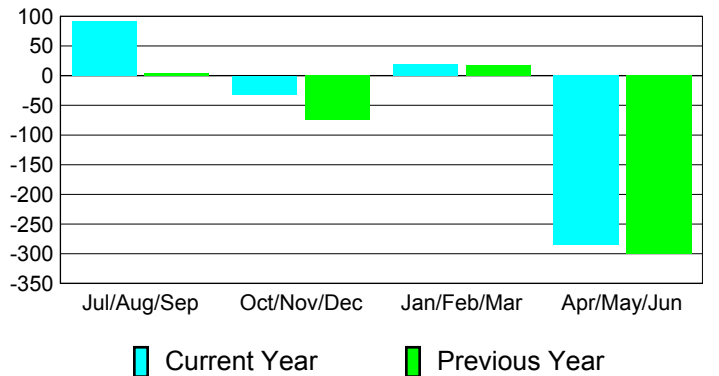

Membership Results
2010-2011

Membership
2009-2010

| Month | Net Memb Goal | Actual New Memb | Actual Dropped Memb | Gain/Loss of Memb | Gain/Loss of Memb |
|---------------|---------------|-----------------|---------------------|-------------------|-------------------|
| Jul/Aug/Sep | 90 | 175 | -83 | 92 | 4 |
| Oct/Nov/Dec | -20 | 83 | -115 | -32 | -74 |
| Jan/Feb/Mar | 65 | 100 | -80 | 20 | 17 |
| Apr/May/June | -130 | 66 | -351 | -285 | -301 |
| Totals | 5 | 424 | -629 | -205 | -354 |

Membership Results 2010-2011

Goal, New, Dropped, Gain/Loss

Comparison of Membership Gain/Loss

Current Year Compared to the Previous Year

Gender Comparison 2010-2011

Jul/Aug/Sep

Oct/Nov/Dec

Jan/Feb/Mar

Apr/May/June

Male

Female